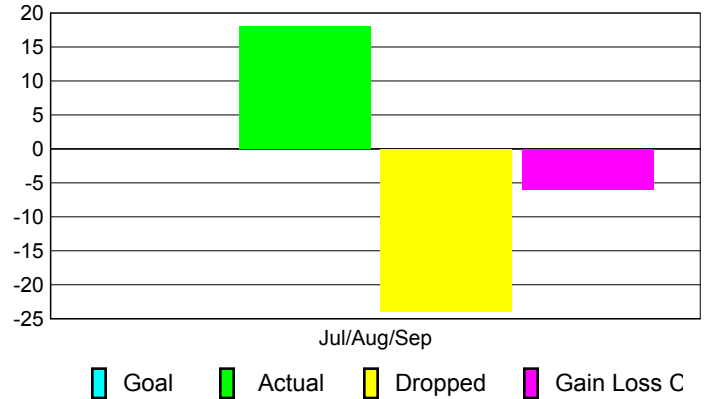

### YTD Status Quo Clubs 2010-2011

Status Quo Clubs Compared to Status Quo Members

## MEMBERSHIP

Membership Results  
2010-2011

Membership  
2009-2010

Month	Net Memb Goal	Actual New Memb	Actual Dropped Memb	Gain/Loss of Memb	Gain/Loss of Memb
Jul/Aug/Sep	0	18	-24	-6	-6
<b>Totals</b>	<b>0</b>	<b>18</b>	<b>-24</b>	<b>-6</b>	<b>-6</b>

### Membership Results 2010-2011

Goal, New, Dropped, Gain/Loss

### Comparison of Membership Gain/Loss

Current Year Compared to the Previous Year