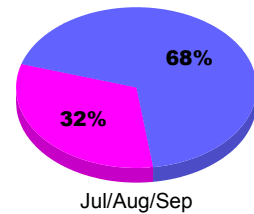

Gender Comparison 2010-2011